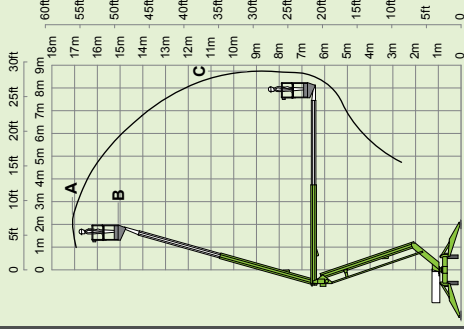

1.6m  
5ft 3in

4.4m  
14ft 5in

5.6m  
18ft 4in

8.3km/h  
5.2mph

5.2m  
17ft

30%  
17°

# nifty SD210 4x4x4

21.3m  
70ft  
(A)

19.3m  
63ft 6in  
(B)

12.8m  
42ft  
(C)

3950kg  
8700lbs

225kg  
500lbs

150°

100°