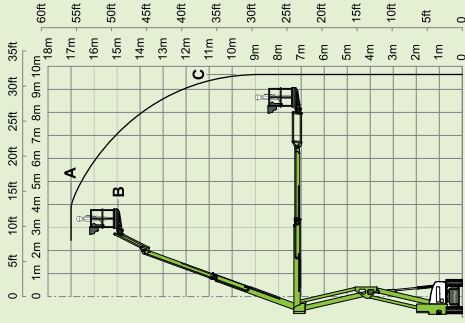

6.4m  
21ft

1.5m x 0.8m  
4ft 11in x 2ft 8in

1.99m  
6ft 6in

3.5m  
11ft 6in

25%  
14°

3.5km/h  
2.2mph

# nifty HR17 4x4

THE QUEEN'S AWARDS  
FOR ENTERPRISE  
INNOVATION  
2019

17.2m  
56ft 6in  
(A)

15.2m  
50ft  
(B)

9.4m  
31ft  
(C)

5000kg  
11020lbs

225kg  
500lbs

150°

180°

1.8m x 0.85m  
5ft 11in x 2ft 9in

2.1m  
6ft 11in

2m  
6ft 7in

4.8m  
15ft 9in

6.35m  
20ft 10in

6km/h  
3.7mph

3.7m  
12ft 2in