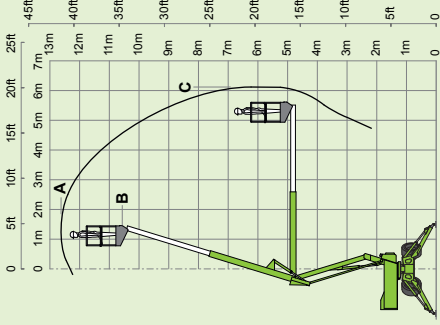

nifty SD120T 4x4