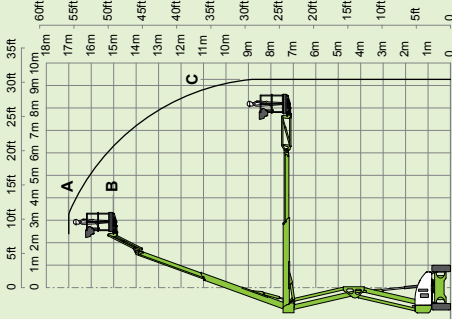

nifty HR17 4x4

THE QUEEN'S AWARDS
FOR ENTERPRISE
INNOVATION
2019

17.2m
56ft 6in
(A)

15.2m
50ft
(B)

9.4m
31ft
(C)

5000kg
11020lbs

225kg
500lbs

150°

180°

1.8m x 0.85m
5ft 11in x 2ft 9in

2.1m
6ft 11in

2m
6ft 7in

4.8m
15ft 9in

6.35m
20ft 10in

6km/h
3.7mph

3.7m
12ft 2in

45%
24°

HYBRID