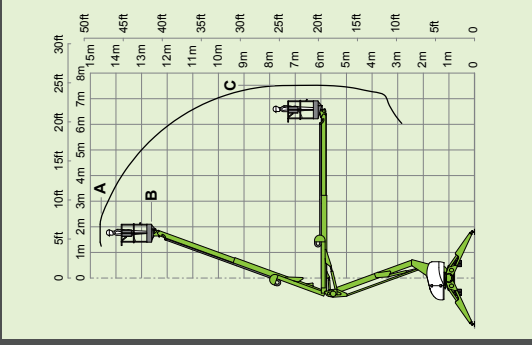

# nifty TD150T

14.7m  
48ft 6in  
(A)

12.7m  
42ft  
(B)

7.55m  
25ft  
(C)

2025kg  
4500lbs

225kg  
500lbs

1.4m x 0.7m  
4ft 7in x 2ft 4in

2m  
6ft 7in

1.4m  
4ft 7in

3.8m  
12ft 6in

4.7m  
15ft 5in

2.1km/h  
1.3mph

45%  
24°

1.

2.

**Nifty 120M**