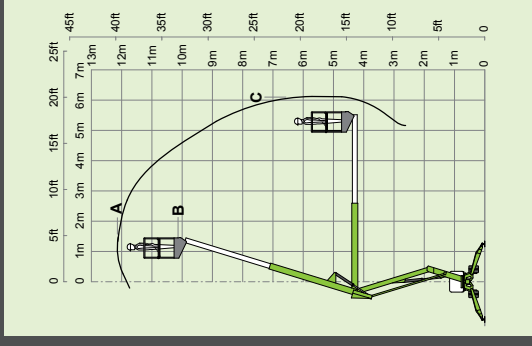

nifty TD120T

12.2m
40ft
(A)

10.2m
33ft 6in
(B)

6.1m
20ft
(C)

1890kg
4170lbs

200kg
440lbs

1.9m
6ft 3in

1.1m x 0.65m
3ft 7in x 2ft 2in

1.1m
3ft 7in

3.55m
11ft 8in

3.95m
13ft

1.6km/h
1mph

60%
31°