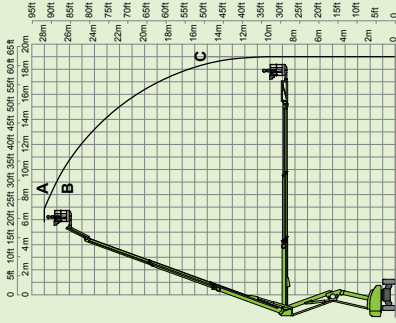

nifty HR28 4x4

28m
92ft
(A)

26m
85ft 6in
(B)

19m
62ft
(C)

14650kg
32300lbs

280kg
620lbs

150°

180°

2.4m x 0.9m
7ft 10in x 2ft 11in

2.7m
8ft 10in

2.49m
8ft 2in

7.3m
23ft 11in

9.28m
30ft 5in

4.7km/h
3mph

5.9m
19ft 4in

40%
22°

HYBRID