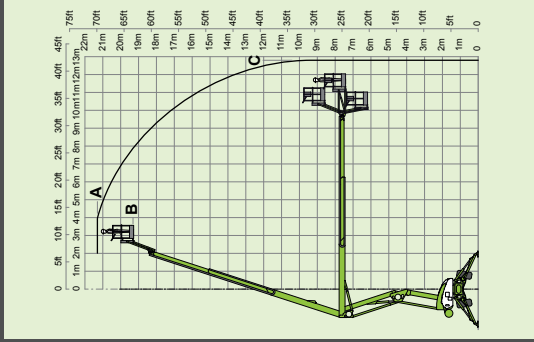

# nifty SD210 4x4x4

21.3m  
70ft  
(A)

19.3m  
63ft 6in  
(B)

12.8m  
42ft  
(C)

3950kg  
8700lbs

225kg  
500lbs

150°

100°

1.8m x 0.85m  
5ft 11in x 2ft 9in

2.25m  
7ft 5in

2.05m  
6ft 9in

4.2m  
13ft 9in

6.15m  
20ft 2in

7.5km/h  
4.7mph

3.5m  
11ft 6in

45%  
24°